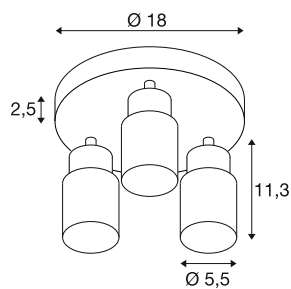

TECHNICAL DATA

Item no.	1008332
Socket	GU10
Number of sockets	3
Tilt range	90 °
Horizontal rotation range	350 °
IP Code	IP20
Impact resistance class	IK 02
Assembly	Surface
Primary nominal voltage	220-240V ~50/60 Hz
Safety class	I
Wattage	6 W
Minimum ambient temperature	-20 °C
Maximum ambient temperature	45 °C
Color	black/black
Height	13.8 cm
Diameter	18 cm
Net weight	0.53 kg
Gross weight	0.7 kg