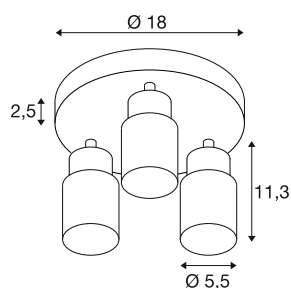

### TECHNICAL DATA

Item no.	1008334
Socket	GU10
Number of sockets	3
Tilt range	90 °
Horizontal rotation range	350 °
IP Code	IP20
Impact resistance class	IK 02
Assembly	Surface
Primary nominal voltage	220-240V ~50/60 Hz
Safety class	I
Wattage	6 W
Minimum ambient temperature	-20 °C
Maximum ambient temperature	45 °C
Color	white/white
Height	13.8 cm
Diameter	18 cm
Net weight	0.53 kg
Gross weight	0.7 kg