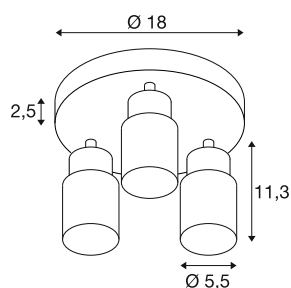

TECHNICAL DATA

Item no.	1008335
Socket	GU10
Number of sockets	3
Tilt range	90 °
Horizontal rotation range	350 °
IP Code	IP20
Impact resistance class	IK 02
Assembly	Surface
Primary nominal voltage	220-240V ~50/60 Hz
Safety class	I
Wattage	6 W
Minimum ambient temperature	-20 °C
Maximum ambient temperature	45 °C
Color	gray/gray
Height	13.8 cm
Diameter	18 cm
Net weight	0.53 kg
Gross weight	0.7 kg