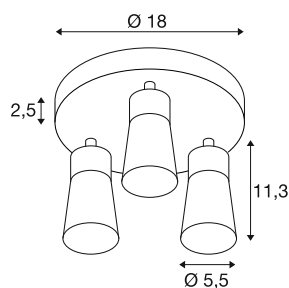

PURI 2.0 Cone

wall and ceiling-mounted light, round, 3 x max. 6W
GU10, black

The new and completely modernised PURI 2.0 product family includes spotlights and pendant lights for the 1 and 3-circuit system as well as wall and surface-mounted ceiling luminaires in a wide range of designs and colours. Thanks to the combination of lampshades in three modern shapes and six trendy colours, there is a suitable PURI 2.0 for every interior. And if you want to put together a very special luminaire, the PURI 2.0 is also available as a Mix & Match system. All lights are operated with GU10 light sources.

TECHNICAL DATA

Item no.	1008336
Socket	GU10
Number of sockets	3
Tilt range	90 °
Horizontal rotation range	350 °
IP Code	IP20
Impact resistance class	IK 02
Assembly	Surface
Primary nominal voltage	220-240V ~50/60 Hz
Safety class	I
Wattage	6 W
Minimum ambient temperature	-20 °C
Maximum ambient temperature	45 °C
Color	black/black
Height	13.8 cm
Diameter	18 cm
Net weight	0.53 kg
Gross weight	0.7 kg