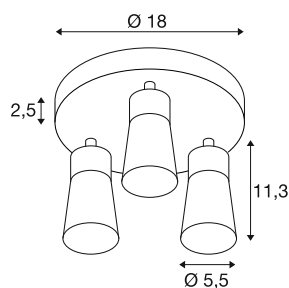

PURI 2.0 Cone

wall and ceiling-mounted light, round, 3 x max. 6W
GU10, black / gold

The new and completely modernised PURI 2.0 product family includes spotlights and pendant lights for the 1 and 3-circuit system as well as wall and surface-mounted ceiling luminaires in a wide range of designs and colours. Thanks to the combination of lampshades in three modern shapes and six trendy colours, there is a suitable PURI 2.0 for every interior. And if you want to put together a very special luminaire, the PURI 2.0 is also available as a Mix & Match system. All lights are operated with GU10 light sources.

TECHNICAL DATA

Item no.	1008337
Socket	GU10
Number of sockets	3
Tilt range	90 °
Horizontal rotation range	350 °
IP Code	IP20
Impact resistance class	IK 02
Assembly	Surface
Primary nominal voltage	220-240V ~50/60 Hz
Safety class	I
Wattage	6 W
Minimum ambient temperature	-20 °C
Maximum ambient temperature	45 °C
Color	black/gold
Height	13.8 cm
Diameter	18 cm
Net weight	0.53 kg
Gross weight	0.7 kg