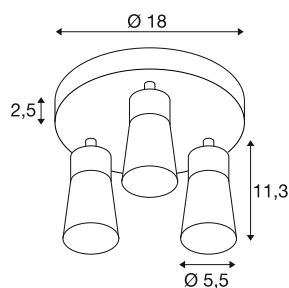

PURI 2.0 Cone

wall and ceiling-mounted light, round, 3 x max. 6W
GU10, white

The new and completely modernised PURI 2.0 product family includes spotlights and pendant lights for the 1 and 3-circuit system as well as wall and surface-mounted ceiling luminaires in a wide range of designs and colours. Thanks to the combination of lampshades in three modern shapes and six trendy colours, there is a suitable PURI 2.0 for every interior. And if you want to put together a very special luminaire, the PURI 2.0 is also available as a Mix & Match system. All lights are operated with GU10 light sources.

TECHNICAL DATA

Item no.	1008338
Socket	GU10
Number of sockets	3
Tilt range	90 °
Horizontal rotation range	350 °
IP Code	IP20
Impact resistance class	IK 02
Assembly	Surface
Primary nominal voltage	220-240V ~50/60 Hz
Safety class	I
Wattage	6 W
Minimum ambient temperature	-20 °C
Maximum ambient temperature	45 °C
Color	white/white
Height	13.8 cm
Diameter	18 cm
Net weight	0.53 kg
Gross weight	0.7 kg