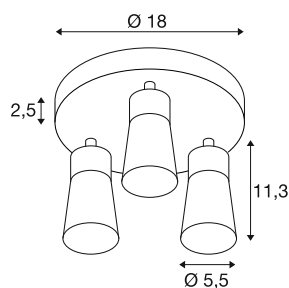

PURI 2.0 Cone

wall and ceiling-mounted light, round, 3 x max. 6W
GU10, grey

The new and completely modernised PURI 2.0 product family includes spotlights and pendant lights for the 1 and 3-circuit system as well as wall and surface-mounted ceiling luminaires in a wide range of designs and colours. Thanks to the combination of lampshades in three modern shapes and six trendy colours, there is a suitable PURI 2.0 for every interior. And if you want to put together a very special luminaire, the PURI 2.0 is also available as a Mix & Match system. All lights are operated with GU10 light sources.

TECHNICAL DATA

Item no.	1008339
Socket	GU10
Number of sockets	3
Tilt range	90 °
Horizontal rotation range	350 °
IP Code	IP20
Impact resistance class	IK 02
Assembly	Surface
Primary nominal voltage	220-240V ~50/60 Hz
Safety class	I
Wattage	6 W
Minimum ambient temperature	-20 °C
Maximum ambient temperature	45 °C
Color	gray/gray
Height	13.8 cm
Diameter	18 cm
Net weight	0.53 kg
Gross weight	0.7 kg