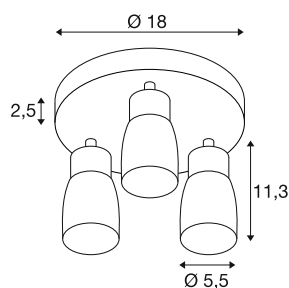

PURI 2.0 Dome

wall and ceiling-mounted light, round, 3 x max. 6W
GU10, black

The new and completely modernised PURI 2.0 product family includes spotlights and pendant lights for the 1 and 3-circuit system as well as wall and surface-mounted ceiling luminaires in a wide range of designs and colours. Thanks to the combination of lampshades in three modern shapes and six trendy colours, there is a suitable PURI 2.0 for every interior. And if you want to put together a very special luminaire, the PURI 2.0 is also available as a Mix & Match system. All lights are operated with GU10 light sources.

TECHNICAL DATA

Item no.	1008340
Socket	GU10
Number of sockets	3
Tilt range	90 °
Horizontal rotation range	350 °
IP Code	IP20
Impact resistance class	IK 02
Assembly	Surface
Primary nominal voltage	220-240V ~50/60 Hz
Safety class	I
Wattage	6 W
Minimum ambient temperature	-20 °C
Maximum ambient temperature	45 °C
Color	black/black
Height	13.8 cm
Diameter	18 cm
Net weight	0.53 kg
Gross weight	0.7 kg