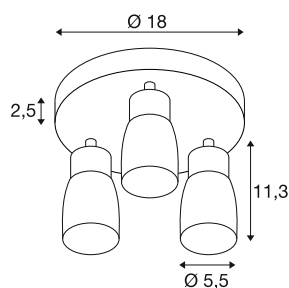

## PURI 2.0 Dome

wall and ceiling-mounted light, round, 3 x max. 6W  
GU10, white

The new and completely modernised PURI 2.0 product family includes spotlights and pendant lights for the 1 and 3-circuit system as well as wall and surface-mounted ceiling luminaires in a wide range of designs and colours. Thanks to the combination of lampshades in three modern shapes and six trendy colours, there is a suitable PURI 2.0 for every interior. And if you want to put together a very special luminaire, the PURI 2.0 is also available as a Mix & Match system. All lights are operated with GU10 light sources.

### TECHNICAL DATA

Item no.	1008342
Socket	GU10
Number of sockets	3
Tilt range	90 °
Horizontal rotation range	350 °
IP Code	IP20
Impact resistance class	IK 02
Assembly	Surface
Primary nominal voltage	220-240V ~50/60 Hz
Safety class	I
Wattage	6 W
Minimum ambient temperature	-20 °C
Maximum ambient temperature	45 °C
Color	white/white
Height	13.8 cm
Diameter	18 cm
Net weight	0.53 kg
Gross weight	0.7 kg