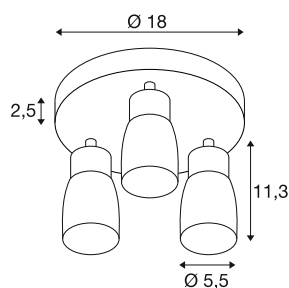

PURI 2.0 Dome

wall and ceiling-mounted light, round, 3 x max. 6W GU10, grey

The new and completely modernised PURI 2.0 product family includes spotlights and pendant lights for the 1 and 3-circuit system as well as wall and surface-mounted ceiling luminaires in a wide range of designs and colours. Thanks to the combination of lampshades in three modern shapes and six trendy colours, there is a suitable PURI 2.0 for every interior. And if you want to put together a very special luminaire, the PURI 2.0 is also available as a Mix & Match system. All lights are operated with GU10 light sources.

TECHNICAL DATA

Item no.	1008343
Socket	GU10
Number of sockets	3
Tilt range	90 °
Horizontal rotation range	350 °
IP Code	IP20
Impact resistance class	IK 02
Assembly	Surface
Primary nominal voltage	220-240V ~50/60 Hz
Safety class	I
Wattage	6 W
Minimum ambient temperature	-20 °C
Maximum ambient temperature	45 °C
Color	gray/gray
Height	13.8 cm
Diameter	18 cm
Net weight	0.53 kg
Gross weight	0.7 kg