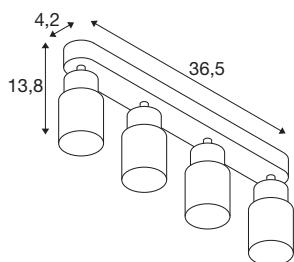

TECHNICAL DATA

Item no.	1008344
Socket	GU10
Number of sockets	4
Tilt range	90 °
Horizontal rotation range	350 °
IP Code	IP20
Impact resistance class	IK 02
Assembly	Surface
Primary nominal voltage	220-240V ~50/60 Hz
Safety class	I
Wattage	6 W
Minimum ambient temperature	-20 °C
Maximum ambient temperature	45 °C
Color	black/black
Length	36.5 cm
Width	5.5 cm
Height	13.8 cm
Net weight	0.65 kg
Gross weight	0.7 kg