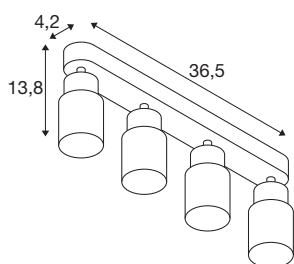

TECHNICAL DATA

Item no.	1008345
Socket	GU10
Number of sockets	4
Tilt range	90 °
Horizontal rotation range	350 °
IP Code	IP20
Impact resistance class	IK 02
Assembly	Surface
Primary nominal voltage	220-240V ~50/60 Hz
Safety class	I
Wattage	6 W
Minimum ambient temperature	-20 °C
Maximum ambient temperature	45 °C
Color	black/gold
Length	36.5 cm
Width	5.5 cm
Height	13.8 cm
Net weight	0.65 kg
Gross weight	0.7 kg