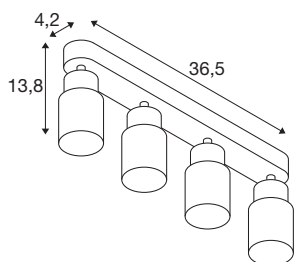

### TECHNICAL DATA

Item no.	1008346
Socket	GU10
Number of sockets	4
Tilt range	90 °
Horizontal rotation range	350 °
IP Code	IP20
Impact resistance class	IK 02
Assembly	Surface
Primary nominal voltage	220-240V ~50/60 Hz
Safety class	I
Wattage	6 W
Minimum ambient temperature	-20 °C
Maximum ambient temperature	45 °C
Color	white/white
Length	36.5 cm
Width	5.5 cm
Height	13.8 cm
Net weight	0.65 kg
Gross weight	0.7 kg