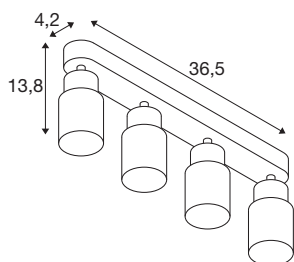

### TECHNICAL DATA

Item no.	1008347
Socket	GU10
Number of sockets	4
Tilt range	90 °
Horizontal rotation range	350 °
IP Code	IP20
Impact resistance class	IK 02
Assembly	Surface
Primary nominal voltage	220-240V ~50/60 Hz
Safety class	I
Wattage	6 W
Minimum ambient temperature	-20 °C
Maximum ambient temperature	45 °C
Color	gray/gray
Length	36.5 cm
Width	5.5 cm
Height	13.8 cm
Net weight	0.65 kg
Gross weight	0.7 kg