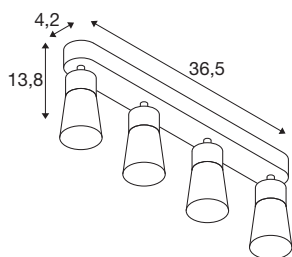

PURI 2.0 Cone

wall and ceiling-mounted light, long, 4 x max. 6W GU-10, black

The new and completely modernised PURI 2.0 product family includes spotlights and pendant lights for the 1 and 3-circuit system as well as wall and surface-mounted ceiling luminaires in a wide range of designs and colours. Thanks to the combination of lampshades in three modern shapes and six trendy colours, there is a suitable PURI 2.0 for every interior. And if you want to put together a very special luminaire, the PURI 2.0 is also available as a Mix & Match system. All lights are operated with GU10 light sources.

TECHNICAL DATA

Item no.	1008348
Socket	GU10
Number of sockets	4
Tilt range	90 °
Horizontal rotation range	350 °
IP Code	IP20
Impact resistance class	IK 02
Assembly	Surface
Primary nominal voltage	220-240V ~50/60 Hz
Safety class	I
Wattage	6 W
Minimum ambient temperature	-20 °C
Maximum ambient temperature	45 °C
Color	black/black
Length	36.5 cm
Width	5.5 cm
Height	13.8 cm
Net weight	0.65 kg
Gross weight	0.7 kg