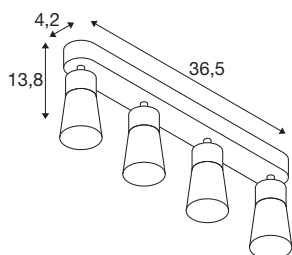

PURI 2.0 Cone

wall and ceiling-mounted light, long, 4 x max. 6W GU-10, black / gold

The new and completely modernised PURI 2.0 product family includes spotlights and pendant lights for the 1 and 3-circuit system as well as wall and surface-mounted ceiling luminaires in a wide range of designs and colours. Thanks to the combination of lampshades in three modern shapes and six trendy colours, there is a suitable PURI 2.0 for every interior. And if you want to put together a very special luminaire, the PURI 2.0 is also available as a Mix & Match system. All lights are operated with GU10 light sources.

TECHNICAL DATA

Item no.	1008349
Socket	GU10
Number of sockets	4
Tilt range	90 °
Horizontal rotation range	350 °
IP Code	IP20
Impact resistance class	IK 02
Assembly	Surface
Primary nominal voltage	220-240V ~50/60 Hz
Safety class	I
Wattage	6 W
Minimum ambient temperature	-20 °C
Maximum ambient temperature	45 °C
Color	black/gold
Length	36.5 cm
Width	5.5 cm
Height	13.8 cm
Net weight	0.65 kg
Gross weight	0.7 kg