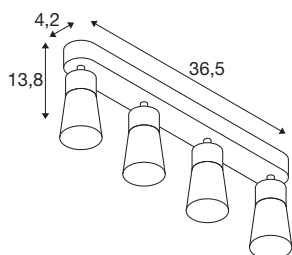

## PURI 2.0 Cone

wall and ceiling-mounted light, long, 4 x max. 6W GU-10, white

The new and completely modernised PURI 2.0 product family includes spotlights and pendant lights for the 1 and 3-circuit system as well as wall and surface-mounted ceiling luminaires in a wide range of designs and colours. Thanks to the combination of lampshades in three modern shapes and six trendy colours, there is a suitable PURI 2.0 for every interior. And if you want to put together a very special luminaire, the PURI 2.0 is also available as a Mix & Match system. All lights are operated with GU10 light sources.

### TECHNICAL DATA

Item no.	1008350
Socket	GU10
Number of sockets	4
Tilt range	90 °
Horizontal rotation range	350 °
IP Code	IP20
Impact resistance class	IK 02
Assembly	Surface
Primary nominal voltage	220-240V ~50/60 Hz
Safety class	I
Wattage	6 W
Minimum ambient temperature	-20 °C
Maximum ambient temperature	45 °C
Color	white/white
Length	36.5 cm
Width	5.5 cm
Height	13.8 cm
Net weight	0.65 kg
Gross weight	0.7 kg