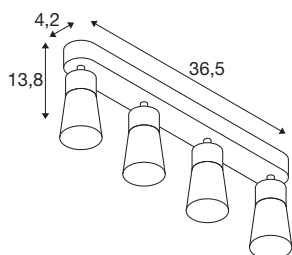

PURI 2.0 Cone

wall and ceiling-mounted light, long, 4 x max. 6W GU-10, grey

The new and completely modernised PURI 2.0 product family includes spotlights and pendant lights for the 1 and 3-circuit system as well as wall and surface-mounted ceiling luminaires in a wide range of designs and colours. Thanks to the combination of lampshades in three modern shapes and six trendy colours, there is a suitable PURI 2.0 for every interior. And if you want to put together a very special luminaire, the PURI 2.0 is also available as a Mix & Match system. All lights are operated with GU10 light sources.

TECHNICAL DATA

Item no.	1008351
Socket	GU10
Number of sockets	4
Tilt range	90 °
Horizontal rotation range	350 °
IP Code	IP20
Impact resistance class	IK 02
Assembly	Surface
Primary nominal voltage	220-240V ~50/60 Hz
Safety class	I
Wattage	6 W
Minimum ambient temperature	-20 °C
Maximum ambient temperature	45 °C
Color	gray/gray
Length	36.5 cm
Width	5.5 cm
Height	13.8 cm
Net weight	0.65 kg
Gross weight	0.7 kg