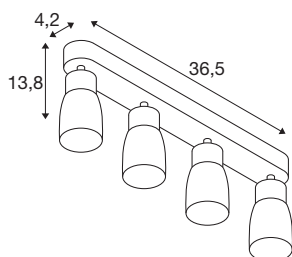

### TECHNICAL DATA

Item no.	1008352
Socket	GU10
Number of sockets	4
Tilt range	90 °
Horizontal rotation range	350 °
IP Code	IP20
Impact resistance class	IK 02
Assembly	Surface
Primary nominal voltage	220-240V ~50/60 Hz
Safety class	I
Wattage	6 W
Minimum ambient temperature	-20 °C
Maximum ambient temperature	45 °C
Color	black/black
Length	36.5 cm
Width	5.5 cm
Height	13.8 cm
Net weight	0.65 kg
Gross weight	0.7 kg