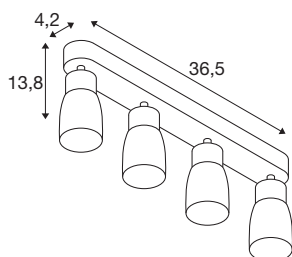

TECHNICAL DATA

Item no.	1008353
Socket	GU10
Number of sockets	4
Tilt range	90 °
Horizontal rotation range	350 °
IP Code	IP20
Impact resistance class	IK 02
Assembly	Surface
Primary nominal voltage	220-240V ~50/60 Hz
Safety class	I
Wattage	6 W
Minimum ambient temperature	-20 °C
Maximum ambient temperature	45 °C
Color	black/gold
Length	36.5 cm
Width	5.5 cm
Height	13.8 cm
Net weight	0.65 kg
Gross weight	0.7 kg