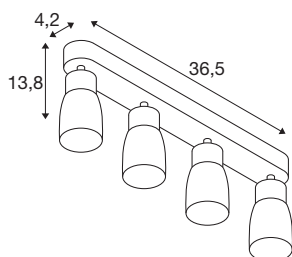

PURI 2.0 Dome

wall and ceiling-mounted light, long, 4 x max. 6W GU-10, white

The new and completely modernised PURI 2.0 product family includes spotlights and pendant lights for the 1 and 3-circuit system as well as wall and surface-mounted ceiling luminaires in a wide range of designs and colours. Thanks to the combination of lampshades in three modern shapes and six trendy colours, there is a suitable PURI 2.0 for every interior. And if you want to put together a very special luminaire, the PURI 2.0 is also available as a Mix & Match system. All lights are operated with GU10 light sources.

TECHNICAL DATA

Item no.	1008354
Socket	GU10
Number of sockets	4
Tilt range	90 °
Horizontal rotation range	350 °
IP Code	IP20
Impact resistance class	IK 02
Assembly	Surface
Primary nominal voltage	220-240V ~50/60 Hz
Safety class	I
Wattage	6 W
Minimum ambient temperature	-20 °C
Maximum ambient temperature	45 °C
Color	white/white
Length	36.5 cm
Width	5.5 cm
Height	13.8 cm
Net weight	0.65 kg
Gross weight	0.7 kg