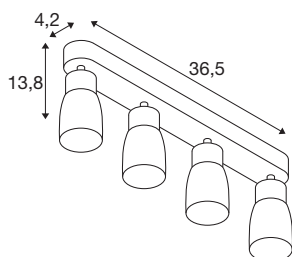

PURI 2.0 Dome

wall and ceiling-mounted light, long, 4 x max. 6W GU-10, grey

The new and completely modernised PURI 2.0 product family includes spotlights and pendant lights for the 1 and 3-circuit system as well as wall and surface-mounted ceiling luminaires in a wide range of designs and colours. Thanks to the combination of lampshades in three modern shapes and six trendy colours, there is a suitable PURI 2.0 for every interior. And if you want to put together a very special luminaire, the PURI 2.0 is also available as a Mix & Match system. All lights are operated with GU10 light sources.

TECHNICAL DATA

Item no.	1008355
Socket	GU10
Number of sockets	4
Tilt range	90 °
Horizontal rotation range	350 °
IP Code	IP20
Impact resistance class	IK 02
Assembly	Surface
Primary nominal voltage	220-240V ~50/60 Hz
Safety class	I
Wattage	6 W
Minimum ambient temperature	-20 °C
Maximum ambient temperature	45 °C
Color	gray/gray
Length	36.5 cm
Width	5.5 cm
Height	13.8 cm
Net weight	0.65 kg
Gross weight	0.7 kg