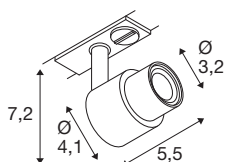

## TECHNICAL DATA

Item no.	1008356
Socket	GU10
Number of sockets	1
Tilt range	90 °
Horizontal rotation range	350 °
IP Code	IP20
Impact resistance class	IK 02
Assembly	Surface
Primary nominal voltage	220-240V ~50/60 Hz
Safety class	I
Wattage	6 W
Minimum ambient temperature	-20 °C
Maximum ambient temperature	45 °C
Color	black
Length	5.5 cm
Height	8.1 cm
Diameter	4.1 cm
Net weight	0.11 kg
Gross weight	0.15 kg