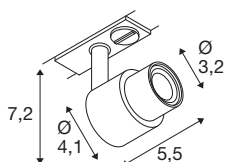

TECHNICAL DATA

| | |
|-----------------------------|--------------------|
| Item no. | 1008358 |
| Socket | GU10 |
| Number of sockets | 1 |
| Tilt range | 90 ° |
| Horizontal rotation range | 350 ° |
| IP Code | IP20 |
| Impact resistance class | IK 02 |
| Assembly | Surface |
| Primary nominal voltage | 220-240V ~50/60 Hz |
| Safety class | I |
| Wattage | 6 W |
| Minimum ambient temperature | -20 °C |
| Maximum ambient temperature | 45 °C |
| Color | gray |
| Length | 5.5 cm |
| Height | 8.1 cm |
| Diameter | 4.1 cm |
| Net weight | 0.11 kg |
| Gross weight | 0.15 kg |

| | |
|---------|---|
| 1008213 | PURI 2.0 Tube , lampshade, h: 6.5 cm, white |
| 1008216 | PURI 2.0 Tube , lampshade, h: 6.5 cm, gold |