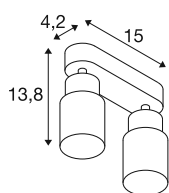

### TECHNICAL DATA

Item no.	1008361
Socket	GU10
Number of sockets	2
Tilt range	90 °
Horizontal rotation range	350 °
IP Code	IP20
Impact resistance class	IK 02
Assembly	Surface
Primary nominal voltage	220-240V ~50/60 Hz
Safety class	I
Wattage	6 W
Minimum ambient temperature	-20 °C
Maximum ambient temperature	45 °C
Color	black/black
Length	15 cm
Width	5.5 cm
Height	13.8 cm
Net weight	0.3 kg
Gross weight	0.5 kg