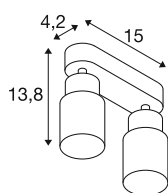

TECHNICAL DATA

Item no.	1008362
Socket	GU10
Number of sockets	2
Tilt range	90 °
Horizontal rotation range	350 °
IP Code	IP20
Impact resistance class	IK 02
Assembly	Surface
Primary nominal voltage	220-240V ~50/60 Hz
Safety class	I
Wattage	6 W
Minimum ambient temperature	-20 °C
Maximum ambient temperature	45 °C
Color	black/gold
Length	15 cm
Width	5.5 cm
Height	13.8 cm
Net weight	0.3 kg
Gross weight	0.5 kg