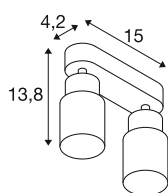

### TECHNICAL DATA

Item no.	1008364
Socket	GU10
Number of sockets	2
Tilt range	90 °
Horizontal rotation range	350 °
IP Code	IP20
Impact resistance class	IK 02
Assembly	Surface
Primary nominal voltage	220-240V ~50/60 Hz
Safety class	I
Wattage	6 W
Minimum ambient temperature	-20 °C
Maximum ambient temperature	45 °C
Color	gray/gray
Length	15 cm
Width	5.5 cm
Height	13.8 cm
Net weight	0.3 kg
Gross weight	0.5 kg