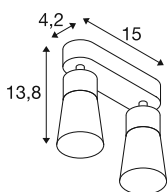

TECHNICAL DATA

Item no.	1008365
Socket	GU10
Number of sockets	2
Tilt range	90 °
Horizontal rotation range	350 °
IP Code	IP20
Impact resistance class	IK 02
Assembly	Surface
Primary nominal voltage	220-240V ~50/60 Hz
Safety class	I
Wattage	6 W
Minimum ambient temperature	-20 °C
Maximum ambient temperature	45 °C
Color	black/black
Length	15 cm
Width	5.5 cm
Height	13.8 cm
Net weight	0.3 kg
Gross weight	0.5 kg