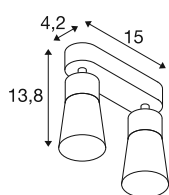

TECHNICAL DATA

Item no.	1008366
Socket	GU10
Number of sockets	2
Tilt range	90 °
Horizontal rotation range	350 °
IP Code	IP20
Impact resistance class	IK 02
Assembly	Surface
Primary nominal voltage	220-240V ~50/60 Hz
Safety class	I
Wattage	6 W
Minimum ambient temperature	-20 °C
Maximum ambient temperature	45 °C
Color	black/gold
Length	15 cm
Width	5.5 cm
Height	13.8 cm
Net weight	0.3 kg
Gross weight	0.5 kg