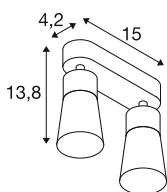

### TECHNICAL DATA

Item no.	1008367
Socket	GU10
Number of sockets	2
Tilt range	90 °
Horizontal rotation range	350 °
IP Code	IP20
Impact resistance class	IK 02
Assembly	Surface
Primary nominal voltage	220-240V ~50/60 Hz
Safety class	I
Wattage	6 W
Minimum ambient temperature	-20 °C
Maximum ambient temperature	45 °C
Color	white/white
Length	15 cm
Width	5.5 cm
Height	13.8 cm
Net weight	0.3 kg
Gross weight	0.5 kg