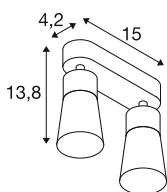

TECHNICAL DATA

Item no.	1008368
Socket	GU10
Number of sockets	2
Tilt range	90 °
Horizontal rotation range	350 °
IP Code	IP20
Impact resistance class	IK 02
Assembly	Surface
Primary nominal voltage	220-240V ~50/60 Hz
Safety class	I
Wattage	6 W
Minimum ambient temperature	-20 °C
Maximum ambient temperature	45 °C
Color	gray/gray
Length	15 cm
Width	5.5 cm
Height	13.8 cm
Net weight	0.3 kg
Gross weight	0.5 kg