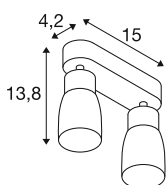

### TECHNICAL DATA

Item no.	1008369
Socket	GU10
Number of sockets	2
Tilt range	90 °
Horizontal rotation range	350 °
IP Code	IP20
Impact resistance class	IK 02
Assembly	Surface
Primary nominal voltage	220-240V ~50/60 Hz
Safety class	I
Wattage	6 W
Minimum ambient temperature	-20 °C
Maximum ambient temperature	45 °C
Color	black/black
Length	15 cm
Width	5.5 cm
Height	13.8 cm
Net weight	0.3 kg
Gross weight	0.5 kg