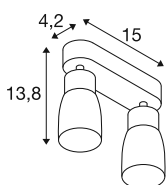

TECHNICAL DATA

Item no.	1008370
Socket	GU10
Number of sockets	2
Tilt range	90 °
Horizontal rotation range	350 °
IP Code	IP20
Impact resistance class	IK 02
Assembly	Surface
Primary nominal voltage	220-240V ~50/60 Hz
Safety class	I
Wattage	6 W
Minimum ambient temperature	-20 °C
Maximum ambient temperature	45 °C
Color	black/gold
Length	15 cm
Width	5.5 cm
Height	13.8 cm
Net weight	0.3 kg
Gross weight	0.5 kg