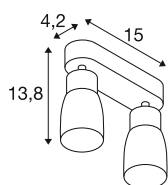

TECHNICAL DATA

Item no.	1008371
Socket	GU10
Number of sockets	2
Tilt range	90 °
Horizontal rotation range	350 °
IP Code	IP20
Impact resistance class	IK 02
Assembly	Surface
Primary nominal voltage	220-240V ~50/60 Hz
Safety class	I
Wattage	6 W
Minimum ambient temperature	-20 °C
Maximum ambient temperature	45 °C
Color	white/white
Length	15 cm
Width	5.5 cm
Height	13.8 cm
Net weight	0.3 kg
Gross weight	0.5 kg