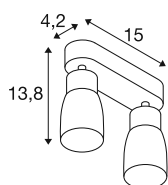

TECHNICAL DATA

Item no.	1008372
Socket	GU10
Number of sockets	2
Tilt range	90 °
Horizontal rotation range	350 °
IP Code	IP20
Impact resistance class	IK 02
Assembly	Surface
Primary nominal voltage	220-240V ~50/60 Hz
Safety class	I
Wattage	6 W
Minimum ambient temperature	-20 °C
Maximum ambient temperature	45 °C
Color	gray/gray
Length	15 cm
Width	5.5 cm
Height	13.8 cm
Net weight	0.3 kg
Gross weight	0.5 kg