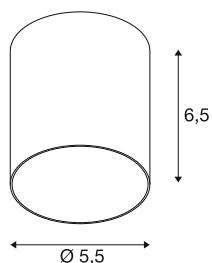

## PURI 2.0 Tube

lampshade, h: 6.5 cm, aluminium

Combine timeless design with great design freedom: the new PURI 2.0 is now also available as a Mix & Match system. Combine the base with decorative shades in three modern shapes and six trendy colours each to create unique looks.

### TECHNICAL DATA

Item no.	1008376
Color	aluminum
Height	6.5 cm
Diameter	5.5 cm
Net weight	0.02 kg
Gross weight	0.1 kg