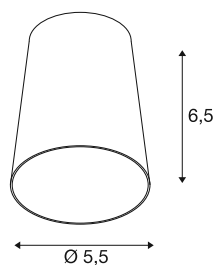

PURI 2.0 Cone

lampshade, h: 6.5 cm, aluminium

Combine timeless design with great design freedom: the new PURI 2.0 is now also available as a Mix & Match system. Combine the base with decorative shades in three modern shapes and six trendy colours each to create unique looks.

TECHNICAL DATA

Item no.	1008377
Color	aluminum
Height	6.5 cm
Diameter	5.5 cm
Net weight	0.02 kg
Gross weight	0.1 kg