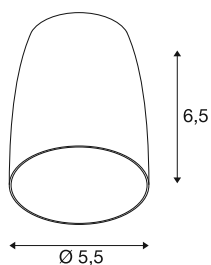

## PURI 2.0 Dome

lampshade, h: 6.5 cm, aluminium

Combine timeless design with great design freedom: the new PURI 2.0 is now also available as a Mix & Match system. Combine the base with decorative shades in three modern shapes and six trendy colours each to create unique looks.

### TECHNICAL DATA

Item no.	1008378
Color	aluminum
Height	6.5 cm
Diameter	5.5 cm
Net weight	0.02 kg
Gross weight	0.1 kg