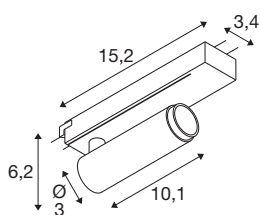

## GRIP! S

1~ spot, cylindrical, 2700K, 11W, PHASE, 29°, bronze / black

GRIP! is the new decorative spotlight from SLV that goes hand in hand with the latest design trends. The elegant eye-catcher in size S and the all-rounder in size M with integrated LED and anti-glare reflector are available for the 1-circuit, 3-circuit and 48V track system. You can choose between different control options and light colour variants as well as dim-to-warm spotlights. Visually, the GRIP! spotlights appeal with their modern colour combinations and the decorative rings, which are available separately in four colours and enable customisation.

## TECHNICAL DATA

Item no.	1008393
Number of different light outlets	1
IP Code	IP20
Impact resistance class	IK 02
Impact resistance	0.2 Joule
Assembly	Surface
Dimmable	Yes
Dimming technology	Leading edge, trailing edge
Primary nominal voltage	220-240V ~50/60 Hz
Secondary power / voltage	250 mA
Safety class	II
Wattage	11 W
Minimum ambient temperature	0 °C
Maximum ambient temperature	35 °C
Number of luminaires at LS B16A	44
Number of luminaires at LS C16A	89
Level of inrush current	25 A
Duration of inrush current	100 µs
Lumen	530 lm
Colour temperature	2700 Kelvin
Color	bronze/black
CRI	90

<b>UGR ≤</b>	25
<b>Service life</b>	50000 h
<b>Risk Group</b>	1
<b>Length</b>	15.2 cm
<b>Width</b>	3.4 cm
<b>Height</b>	6 cm
<b>Net weight</b>	0.18 kg
<b>Gross weight</b>	0.22 kg