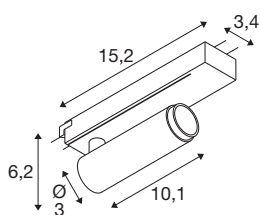

## GRIP! S

1~ spot, cylindrical, 3000K, 11W, PHASE, 29°, white / black

GRIP! is the new decorative spotlight from SLV that goes hand in hand with the latest design trends. The elegant eye-catcher in size S and the all-rounder in size M with integrated LED and anti-glare reflector are available for the 1-circuit, 3-circuit and 48V track system. You can choose between different control options and light colour variants as well as dim-to-warm spotlights. Visually, the GRIP! spotlights appeal with their modern colour combinations and the decorative rings, which are available separately in four colours and enable customisation.

## TECHNICAL DATA

Item no.	1008395
Number of different light outlets	1
IP Code	IP20
Impact resistance class	IK 02
Impact resistance	0.2 Joule
Assembly	Surface
Dimmable	Yes
Dimming technology	Leading edge, trailing edge
Primary nominal voltage	220-240V ~50/60 Hz
Secondary power / voltage	250 mA
Safety class	II
Wattage	11 W
Minimum ambient temperature	0 °C
Maximum ambient temperature	35 °C
Number of luminaires at LS B16A	44
Number of luminaires at LS C16A	89
Level of inrush current	25 A
Duration of inrush current	100 µs
Lumen	610 lm
Colour temperature	3000 Kelvin
Color	white/black
CRI	90

<b>UGR ≤</b>	25
<b>Service life</b>	50000 h
<b>Risk Group</b>	1
<b>Length</b>	15.2 cm
<b>Width</b>	3.4 cm
<b>Height</b>	6 cm
<b>Net weight</b>	0.18 kg
<b>Gross weight</b>	0.22 kg