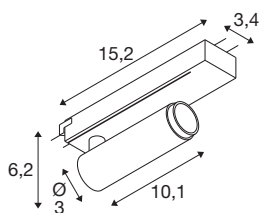

GRIP! S

1~ spot, cylindrical, 3000K, 11W, PHASE, 29°, bronze / black

GRIP! is the new decorative spotlight from SLV that goes hand in hand with the latest design trends. The elegant eye-catcher in size S and the all-rounder in size M with integrated LED and anti-glare reflector are available for the 1-circuit, 3-circuit and 48V track system. You can choose between different control options and light colour variants as well as dim-to-warm spotlights. Visually, the GRIP! spotlights appeal with their modern colour combinations and the decorative rings, which are available separately in four colours and enable customisation.

TECHNICAL DATA

Item no.	1008398
Number of different light outlets	1
IP Code	IP20
Impact resistance class	IK 02
Impact resistance	0.2 Joule
Assembly	Surface
Dimmable	Yes
Dimming technology	Leading edge, trailing edge
Primary nominal voltage	220-240V ~50/60 Hz
Secondary power / voltage	250 mA
Safety class	II
Wattage	11 W
Minimum ambient temperature	0 °C
Maximum ambient temperature	35 °C
Number of luminaires at LS B16A	44
Number of luminaires at LS C16A	89
Level of inrush current	25 A
Duration of inrush current	100 µs
Lumen	610 lm
Colour temperature	3000 Kelvin
Color	bronze/black
CRI	90

UGR ≤	25
Service life	50000 h
Risk Group	1
Length	15.2 cm
Width	3.4 cm
Height	6 cm
Net weight	0.18 kg
Gross weight	0.22 kg

Accessories

1008489	GRIP! S , decorative ring, black
1008488	GRIP! S , decorative ring, white
1008490	GRIP! S , decorative ring, nickel
1008491	GRIP! S , decorative ring, gold