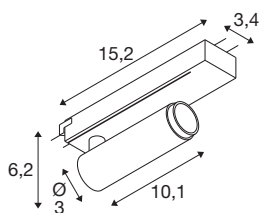

## TECHNICAL DATA

|                                   |                             |
|-----------------------------------|-----------------------------|
| Item no.                          | 1008399                     |
| Number of different light outlets | 1                           |
| IP Code                           | IP20                        |
| Impact resistance class           | IK 02                       |
| Impact resistance                 | 0.2 Joule                   |
| Assembly                          | Surface                     |
| Dimmable                          | Yes                         |
| Dimming technology                | Leading edge, trailing edge |
| Primary nominal voltage           | 220-240V ~50/60 Hz          |
| Secondary power / voltage         | 250 mA                      |
| Safety class                      | II                          |
| Wattage                           | 11 W                        |
| Minimum ambient temperature       | 0 °C                        |
| Maximum ambient temperature       | 35 °C                       |
| Number of luminaires at LS B16A   | 44                          |
| Number of luminaires at LS C16A   | 89                          |
| Level of inrush current           | 25 A                        |
| Duration of inrush current        | 100 µs                      |
| Lumen                             | 610 lm                      |
| Colour temperature                | 3000 Kelvin                 |
| Color                             | gold/black                  |
| CRI                               | 90                          |

|                     |         |
|---------------------|---------|
| <b>UGR ≤</b>        | 25      |
| <b>Service life</b> | 50000 h |
| <b>Risk Group</b>   | 1       |
| <b>Length</b>       | 15.2 cm |
| <b>Width</b>        | 3.4 cm  |
| <b>Height</b>       | 6 cm    |
| <b>Net weight</b>   | 0.18 kg |
| <b>Gross weight</b> | 0.22 kg |