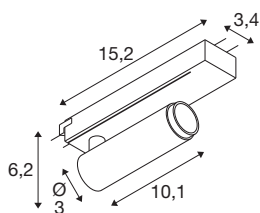

GRIP! S

1~ spot, cylindrical, 2000-3000K, 11W, dim-to-warm, PHASE, 29°, white / black

GRIP! is the new decorative spotlight from SLV that goes hand in hand with the latest design trends. The elegant eye-catcher in size S and the all-rounder in size M with integrated LED and anti-glare reflector are available for the 1-circuit, 3-circuit and 48V track system. You can choose between different control options and light colour variants as well as dim-to-warm spotlights. Visually, the GRIP! spotlights appeal with their modern colour combinations and the decorative rings, which are available separately in four colours and enable customisation.

TECHNICAL DATA

| | |
|-----------------------------------|-----------------------------|
| Item no. | 1008400 |
| Number of different light outlets | 1 |
| IP Code | IP20 |
| Impact resistance class | IK 02 |
| Impact resistance | 0.2 Joule |
| Assembly | Surface |
| Dimmable | Yes |
| Dimming technology | Leading edge, trailing edge |
| Primary nominal voltage | 220-240V ~50/60 Hz |
| Secondary power / voltage | 250 mA |
| Safety class | II |
| Wattage | 11 W |
| Minimum ambient temperature | 0 °C |
| Maximum ambient temperature | 35 °C |
| Number of luminaires at LS B16A | 44 |
| Number of luminaires at LS C16A | 89 |
| Level of inrush current | 25 A |
| Duration of inrush current | 100 µs |
| Lumen | 350 lm |
| Colour temperature | 2000-3000 Kelvin |
| Color | white/black |
| CRI | 90 |

| | |
|---------------------|---------|
| UGR ≤ | 25 |
| Service life | 50000 h |
| Risk Group | 1 |
| Length | 15.2 cm |
| Width | 3.4 cm |
| Height | 6 cm |
| Net weight | 0.18 kg |
| Gross weight | 0.22 kg |