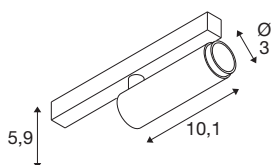

GRIP! S

48V spot, cylindrical, 2700K, 9.8W, DALI, 29°, white / black

GRIP! is the new decorative spotlight from SLV that goes hand in hand with the latest design trends. The elegant eye-catcher in size S and the all-rounder in size M with integrated LED and anti-glare reflector are available for the 1-circuit, 3-circuit and 48V track system. You can choose between different control options and light colour variants as well as dim-to-warm spotlights. Visually, the GRIP! spotlights appeal with their modern colour combinations and the decorative rings, which are available separately in four colours and enable customisation.

TECHNICAL DATA

Item no.	1008405
Number of different light outlets	1
IP Code	IP20
Impact resistance class	IK 02
Impact resistance	0.2 Joule
Assembly	Surface
Dimmable	Yes
Dimming technology	DALI
Primary nominal voltage	48DC
Secondary power / voltage	250 mA
Safety class	III
Wattage	9.8 W
Minimum ambient temperature	0 °C
Maximum ambient temperature	35 °C
Lumen	530 lm
Colour temperature	2700 Kelvin
Color	white/black
CRI	90
UGR ≤	25
Service life	50000 h
Risk Group	1
Length	18 cm

Width	3 cm
Height	4 cm
Net weight	0.12 kg
Gross weight	0.15 kg

Accessories

1008489	GRIP! S , decorative ring, black
1008488	GRIP! S , decorative ring, white
1008490	GRIP! S , decorative ring, nickel
1008491	GRIP! S , decorative ring, gold