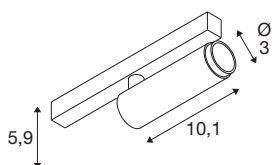

GRIP! S

48V spot, cylindrical, 2700K, 9.8W, DALI, 29°, black / gold

GRIP! is the new decorative spotlight from SLV that goes hand in hand with the latest design trends. The elegant eye-catcher in size S and the all-rounder in size M with integrated LED and anti-glare reflector are available for the 1-circuit, 3-circuit and 48V track system. You can choose between different control options and light colour variants as well as dim-to-warm spotlights. Visually, the GRIP! spotlights appeal with their modern colour combinations and the decorative rings, which are available separately in four colours and enable customisation.

TECHNICAL DATA

Item no.	1008407
Number of different light outlets	1
IP Code	IP20
Impact resistance class	IK 02
Impact resistance	0.2 Joule
Assembly	Surface
Dimmable	Yes
Dimming technology	DALI
Primary nominal voltage	48DC
Secondary power / voltage	250 mA
Safety class	III
Wattage	9.8 W
Minimum ambient temperature	0 °C
Maximum ambient temperature	35 °C
Lumen	530 lm
Colour temperature	2700 Kelvin
Color	black/gold
CRI	90
UGR ≤	25
Service life	50000 h
Risk Group	1
Length	18 cm

Width	3 cm
Height	4 cm
Net weight	0.12 kg
Gross weight	0.15 kg

Accessories

1008489	GRIP! S , decorative ring, black
1008488	GRIP! S , decorative ring, white
1008490	GRIP! S , decorative ring, nickel
1008491	GRIP! S , decorative ring, gold