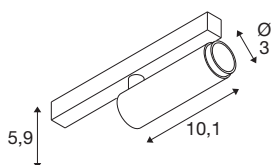

GRIP! S

48V spot, cylindrical, 2700K, 9.8W, DALI, 29°, bronze / black

GRIP! is the new decorative spotlight from SLV that goes hand in hand with the latest design trends. The elegant eye-catcher in size S and the all-rounder in size M with integrated LED and anti-glare reflector are available for the 1-circuit, 3-circuit and 48V track system. You can choose between different control options and light colour variants as well as dim-to-warm spotlights. Visually, the GRIP! spotlights appeal with their modern colour combinations and the decorative rings, which are available separately in four colours and enable customisation.

TECHNICAL DATA

| | |
|-----------------------------------|--------------|
| Item no. | 1008408 |
| Number of different light outlets | 1 |
| IP Code | IP20 |
| Impact resistance class | IK 02 |
| Impact resistance | 0.2 Joule |
| Assembly | Surface |
| Dimmable | Yes |
| Dimming technology | DALI |
| Primary nominal voltage | 48DC |
| Secondary power / voltage | 250 mA |
| Safety class | III |
| Wattage | 9.8 W |
| Minimum ambient temperature | 0 °C |
| Maximum ambient temperature | 35 °C |
| Lumen | 530 lm |
| Colour temperature | 2700 Kelvin |
| Color | bronze/black |
| CRI | 90 |
| UGR ≤ | 25 |
| Service life | 50000 h |
| Risk Group | 1 |
| Length | 18 cm |

| | |
|--------------|---------|
| Width | 3 cm |
| Height | 4 cm |
| Net weight | 0.12 kg |
| Gross weight | 0.15 kg |

Accessories

| | |
|---------|-----------------------------------|
| 1008489 | GRIP! S , decorative ring, black |
| 1008488 | GRIP! S , decorative ring, white |
| 1008490 | GRIP! S , decorative ring, nickel |
| 1008491 | GRIP! S , decorative ring, gold |