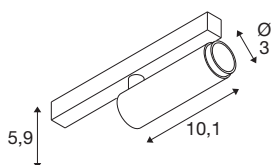

GRIP! S

48V spot, cylindrical, 2700K, 9.8W, DALI, 29°, gold / black

GRIP! is the new decorative spotlight from SLV that goes hand in hand with the latest design trends. The elegant eye-catcher in size S and the all-rounder in size M with integrated LED and anti-glare reflector are available for the 1-circuit, 3-circuit and 48V track system. You can choose between different control options and light colour variants as well as dim-to-warm spotlights. Visually, the GRIP! spotlights appeal with their modern colour combinations and the decorative rings, which are available separately in four colours and enable customisation.

TECHNICAL DATA

Item no.	1008409
Number of different light outlets	1
IP Code	IP20
Impact resistance class	IK 02
Impact resistance	0.2 Joule
Assembly	Surface
Dimmable	Yes
Dimming technology	DALI
Primary nominal voltage	48DC
Secondary power / voltage	250 mA
Safety class	III
Wattage	9.8 W
Minimum ambient temperature	0 °C
Maximum ambient temperature	35 °C
Lumen	530 lm
Colour temperature	2700 Kelvin
Color	gold/black
CRI	90
UGR ≤	25
Service life	50000 h
Risk Group	1
Length	18 cm

Width	3 cm
Height	4 cm
Net weight	0.12 kg
Gross weight	0.15 kg

Accessories

1008489	GRIP! S , decorative ring, black
1008488	GRIP! S , decorative ring, white
1008490	GRIP! S , decorative ring, nickel
1008491	GRIP! S , decorative ring, gold