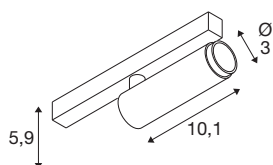

## GRIP! S

48V spot, cylindrical, 3000K, 9.8W, DALI, 29°, white / black

GRIP! is the new decorative spotlight from SLV that goes hand in hand with the latest design trends. The elegant eye-catcher in size S and the all-rounder in size M with integrated LED and anti-glare reflector are available for the 1-circuit, 3-circuit and 48V track system. You can choose between different control options and light colour variants as well as dim-to-warm spotlights. Visually, the GRIP! spotlights appeal with their modern colour combinations and the decorative rings, which are available separately in four colours and enable customisation.

## TECHNICAL DATA

Item no.	1008410
Number of different light outlets	1
IP Code	IP20
Impact resistance class	IK 02
Impact resistance	0.2 Joule
Assembly	Surface
Dimmable	Yes
Dimming technology	DALI
Primary nominal voltage	48DC
Secondary power / voltage	250 mA
Safety class	III
Wattage	9.8 W
Minimum ambient temperature	0 °C
Maximum ambient temperature	35 °C
Lumen	610 lm
Colour temperature	3000 Kelvin
Color	white/black
CRI	90
UGR ≤	25
Service life	50000 h
Risk Group	1
Length	18 cm

Width	3 cm
Height	4 cm
Net weight	0.12 kg
Gross weight	0.15 kg