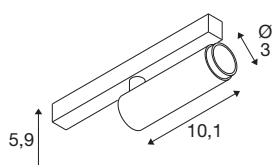

## GRIP! S

48V spot, cylindrical, 3000K, 9.8W, DALI, 29°, black / gold

GRIP! is the new decorative spotlight from SLV that goes hand in hand with the latest design trends. The elegant eye-catcher in size S and the all-rounder in size M with integrated LED and anti-glare reflector are available for the 1-circuit, 3-circuit and 48V track system. You can choose between different control options and light colour variants as well as dim-to-warm spotlights. Visually, the GRIP! spotlights appeal with their modern colour combinations and the decorative rings, which are available separately in four colours and enable customisation.

## TECHNICAL DATA

Item no.	1008412
Number of different light outlets	1
IP Code	IP20
Impact resistance class	IK 02
Impact resistance	0.2 Joule
Assembly	Surface
Dimmable	Yes
Dimming technology	DALI
Primary nominal voltage	48DC
Secondary power / voltage	250 mA
Safety class	III
Wattage	9.8 W
Minimum ambient temperature	0 °C
Maximum ambient temperature	35 °C
Lumen	610 lm
Colour temperature	3000 Kelvin
Color	black/gold
CRI	90
UGR ≤	25
Service life	50000 h
Risk Group	1
Length	18 cm

Width	3 cm
Height	4 cm
Net weight	0.12 kg
Gross weight	0.15 kg