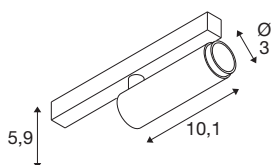

GRIP! S

48V spot, cylindrical, 3000K, 9.8W, DALI, 29°, bronze / black

GRIP! is the new decorative spotlight from SLV that goes hand in hand with the latest design trends. The elegant eye-catcher in size S and the all-rounder in size M with integrated LED and anti-glare reflector are available for the 1-circuit, 3-circuit and 48V track system. You can choose between different control options and light colour variants as well as dim-to-warm spotlights. Visually, the GRIP! spotlights appeal with their modern colour combinations and the decorative rings, which are available separately in four colours and enable customisation.

TECHNICAL DATA

Item no.	1008413
Number of different light outlets	1
IP Code	IP20
Impact resistance class	IK 02
Impact resistance	0.2 Joule
Assembly	Surface
Dimmable	Yes
Dimming technology	DALI
Primary nominal voltage	48DC
Secondary power / voltage	250 mA
Safety class	III
Wattage	9.8 W
Minimum ambient temperature	0 °C
Maximum ambient temperature	35 °C
Lumen	610 lm
Colour temperature	3000 Kelvin
Color	bronze/black
CRI	90
UGR ≤	25
Service life	50000 h
Risk Group	1
Length	18 cm

Width	3 cm
Height	4 cm
Net weight	0.12 kg
Gross weight	0.15 kg

Accessories

1008489	GRIP! S , decorative ring, black
1008488	GRIP! S , decorative ring, white
1008490	GRIP! S , decorative ring, nickel
1008491	GRIP! S , decorative ring, gold